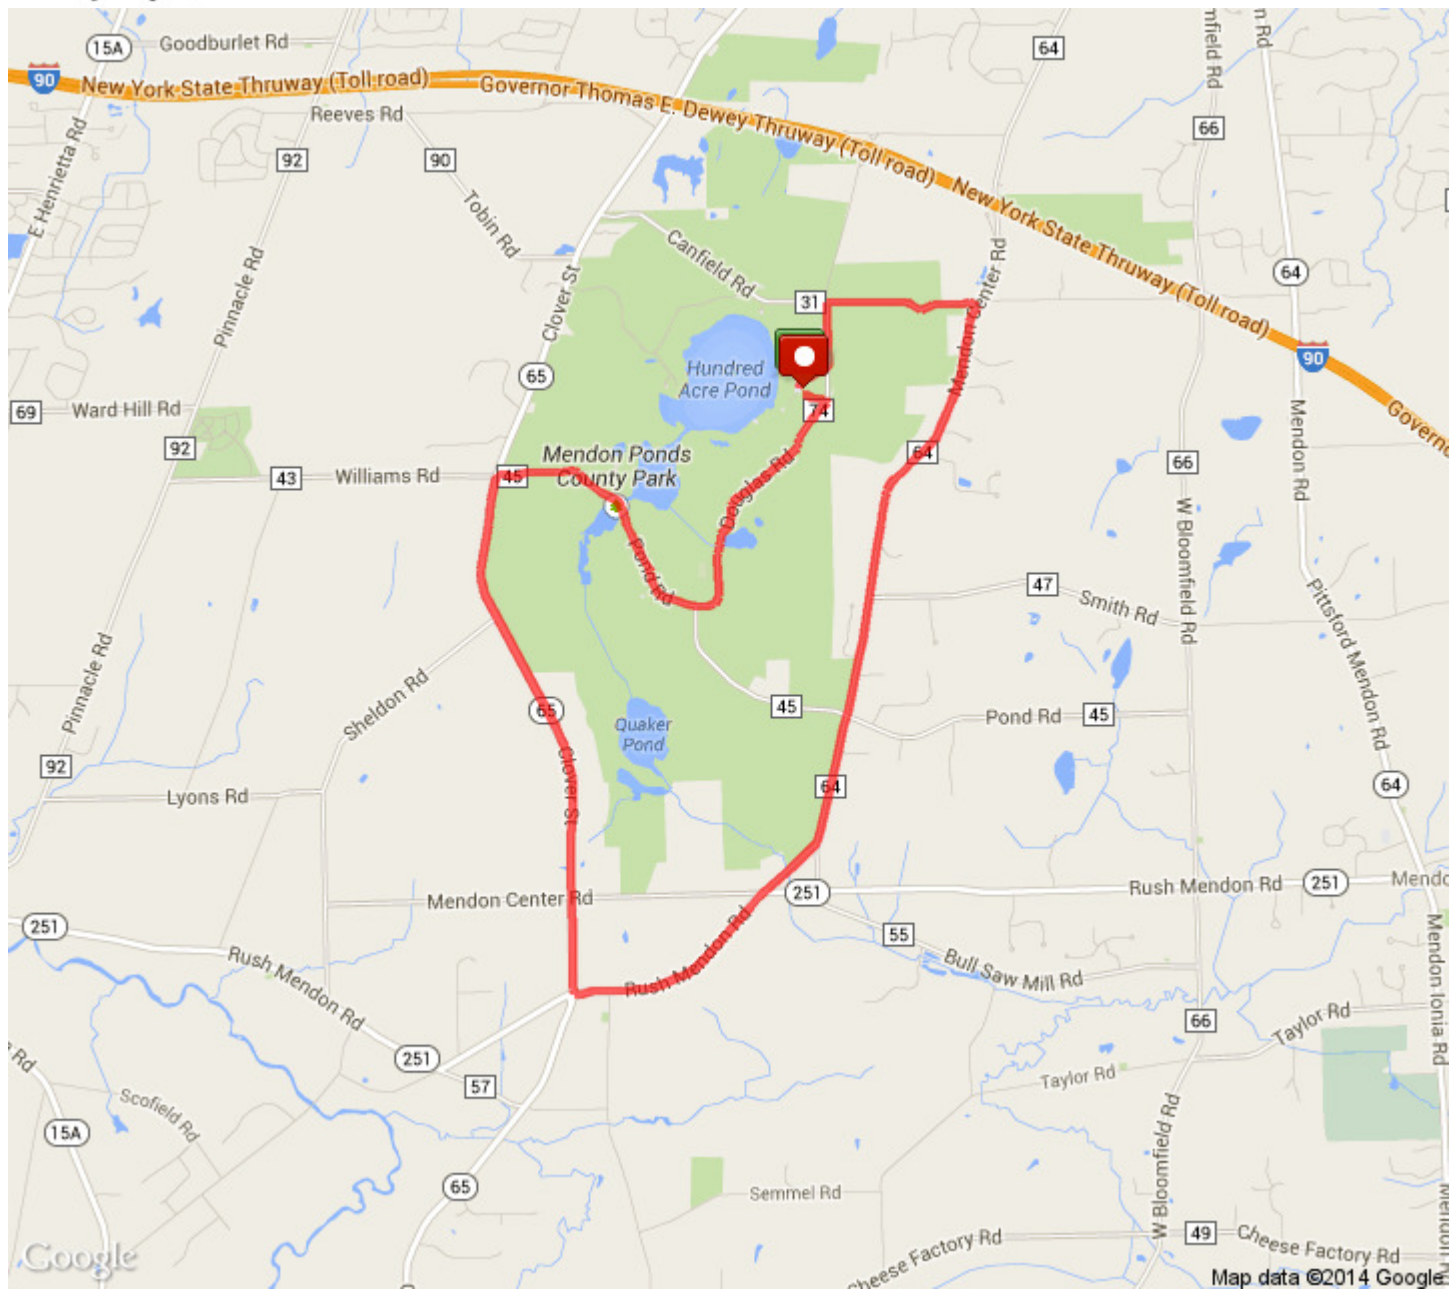

Autumn Classic Bike Course

Distance: 9.72 mi

Elevation: 116.41 ft} (Max: 773.03 ft)

mapmyrun

ELEVATION (ft)

Copyright (c) 2014 MapMyFitness Inc.

	Head north	0 mi (+0.04 mi)
	Turn right toward County Rd 74/Douglas Rd	0.04 mi (+0.14 mi)
	Sharp right onto County Rd 74/Douglas Rd Destination will be on the left	0.18 mi (+0.01 mi)
	Head north on County Rd 74/Douglas Rd toward County Rd 31/Canfield Rd Destination will be on the right	0.19 mi (+0.27 mi)
	Head north on County Rd 74/Douglas Rd toward County Rd 31/Canfield Rd	0.46 mi (+0 mi)
	Turn right onto County Rd 31/Canfield Rd	0.47 mi (+0.67 mi)
	Turn right onto County Rd 64/Mendon Center Rd/Pittsford Mendon Center Rd Destination will be on the left	1.14 mi (+0.01 mi)
	Head southwest on County Rd 64/Mendon Center Rd/Pittsford Mendon Center Rd toward Carolina Dr	1.14 mi (+2.47 mi)
	Head southwest on County Rd 64/Mendon Center Rd/Pittsford Mendon Center Rd toward NY-251 E/Rush Mendon Rd	3.61 mi (+0.32 mi)
	Continue onto NY-251 W/Rush Mendon Rd	3.93 mi (+0.98 mi)
	Enter the traffic circle	4.91 mi (+0.01 mi)
	Head north on NY-65 N/Clover St toward Mendon Center Rd Destination will be on the left	4.92 mi (+2.34 mi)
	Head south on NY-65 S/Clover St toward County Rd 43/Williams Rd	7.27 mi (+0 mi)
	Sharp left onto County Rd 45/Pond Rd	7.27 mi (+1.19 mi)
	Continue onto County Rd 74/Douglas Rd Destination will be on the left	8.46 mi (+0.12 mi)
	Head north on County Rd 74/Douglas Rd Destination will be on the right	8.58 mi (+1.04 mi)
	Head southwest on County Rd 74/Douglas Rd	9.61 mi (+0.01 mi)
	Turn right Destination will be on the right	9.62 mi (+0.1 mi)
	Destination	9.72 mi (+0 mi)

MapMyRun • <http://mapmyrun.com/routes/view/332621417>