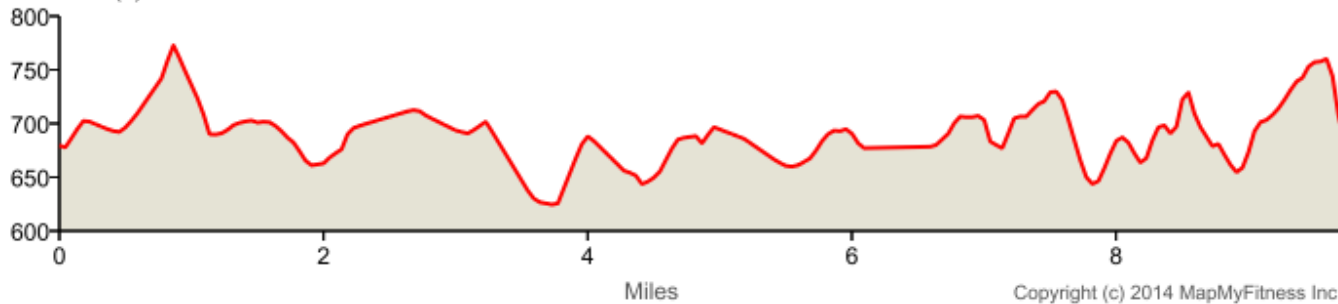

Autumn Classic Bike Course

Distance: 9.72 mi

Elevation: 116.41 ft} (Max: 773.03 ft)

mapmyrun

ELEVATION (ft)

Copyright (c) 2014 MapMyFitness Inc.

	Head north	0 mi (+0.04 mi)
	Turn right toward County Rd 74/Douglas Rd	0.04 mi (+0.14 mi)
	Sharp right onto County Rd 74/Douglas Rd Destination will be on the left	0.18 mi (+0.01 mi)
	Head north on County Rd 74/Douglas Rd toward County Rd 31/Canfield Rd Destination will be on the right	0.19 mi (+0.27 mi)
	Head north on County Rd 74/Douglas Rd toward County Rd 31/Canfield Rd	0.46 mi (+0 mi)
	Turn right onto County Rd 31/Canfield Rd	0.47 mi (+0.67 mi)
	Turn right onto County Rd 64/Mendon Center Rd/Pittsford Mendon Center Rd Destination will be on the left	1.14 mi (+0.01 mi)
	Head southwest on County Rd 64/Mendon Center Rd/Pittsford Mendon Center Rd toward Carolina Dr	1.14 mi (+2.47 mi)
	Head southwest on County Rd 64/Mendon Center Rd/Pittsford Mendon Center Rd toward NY-251 E/Rush Mendon Rd	3.61 mi (+0.32 mi)
	Continue onto NY-251 W/Rush Mendon Rd	3.93 mi (+0.98 mi)
	Enter the traffic circle	4.91 mi (+0.01 mi)
	Head north on NY-65 N/Clover St toward Mendon Center Rd Destination will be on the left	4.92 mi (+2.34 mi)
	Head south on NY-65 S/Clover St toward County Rd 43/Williams Rd	7.27 mi (+0 mi)
	Sharp left onto County Rd 45/Pond Rd	7.27 mi (+1.19 mi)
	Continue onto County Rd 74/Douglas Rd Destination will be on the left	8.46 mi (+0.12 mi)
	Head north on County Rd 74/Douglas Rd Destination will be on the right	8.58 mi (+1.04 mi)
	Head southwest on County Rd 74/Douglas Rd	9.61 mi (+0.01 mi)
	Turn right Destination will be on the right	9.62 mi (+0.1 mi)
	Destination	9.72 mi (+0 mi)

MapMyRun • <http://mapmyrun.com/routes/view/332621417>